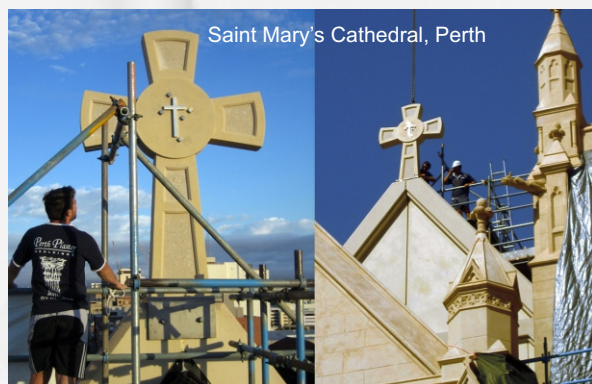

Perth Plaster

M O U L D I N G S

Ph: 9370 2888

Fax: 9370 2899

Moulding Restoration

We are restoration specialists and regularly work alongside architects, preservation companies, renovation experts and developers to achieve a high profile finish.

Through several technical options, our skilled craftsmen are able to remove years and years of built up paint. This is an ideal solution and can reveal the original moulding detail lying beneath - perfect for those projects requiring restoration.

We have a range of specially designed tools which our craftsmen use to restore mouldings. We can expose the traditional beauty of ornate objects around the property, without damaging or marking the item.

In addition to restoring mouldings, we draw on a great deal of experience to hand make mouldings to make up complete sets. This is ideal to our clients seeking to replace missing mouldings.

Often, items like ceiling roses or cornice parts, get damaged or cracked or are in complete need of reconstructing. Damaged items can be made up accurately using traditional plaster methods - which can be made to match the existing ones exactly.

Specialist Mouldings

Our skilled team can match and create specialist mouldings that are either specially commissioned, or generally modelled on existing features.

Existing plaster and stone mouldings can be reproduced using contemporary methods of design. We team this with traditional methods of craftsmanship.

Through the use of fibrous plaster, we can mould items to accurately match customer's specifications.

Our team are always attentive to clients needs, and take care in their roles. They will ensure that your property is cared for, should we be appointed to install our product items.